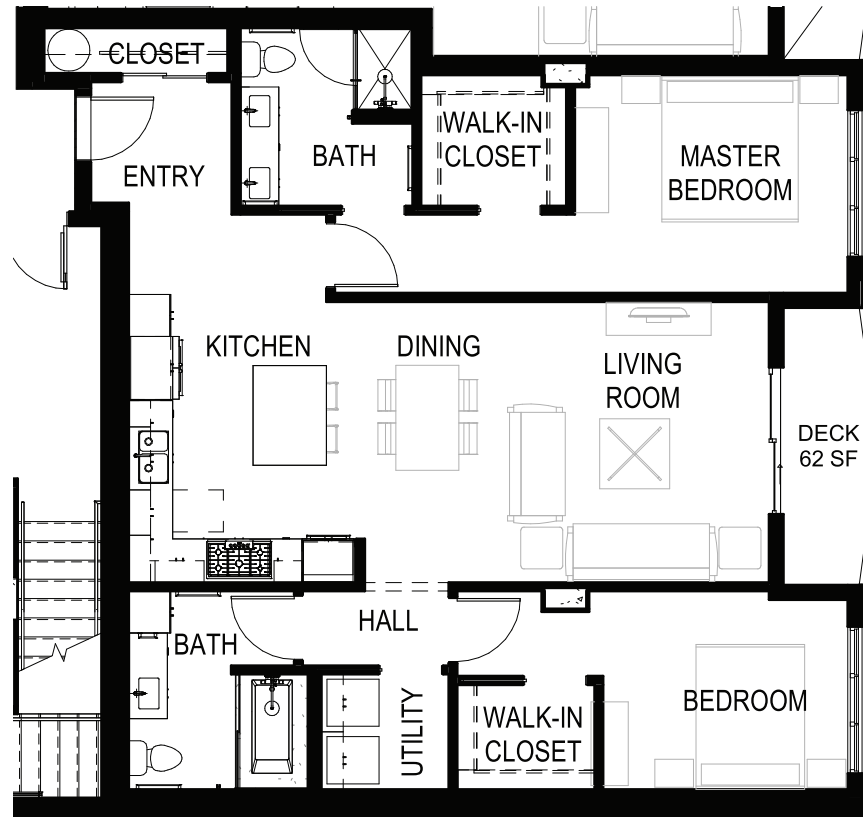

# 201\*

2 Bedroom/2 Bath  
1259 SF

FINISH PACKAGE:  
Heritage

\*Gas fireplace upgrade available.

— 2nd Heritage Pkg

for more information:  
[SALES@MIDTOWNEUGENE.COM](mailto:SALES@MIDTOWNEUGENE.COM)

THE MIDTOWN

16th & PEARL,  
EUGENE, OREGON

Square footage is estimated. Actual square footage confirmed prior to recording.

MIDTOWNEUGENE.COM