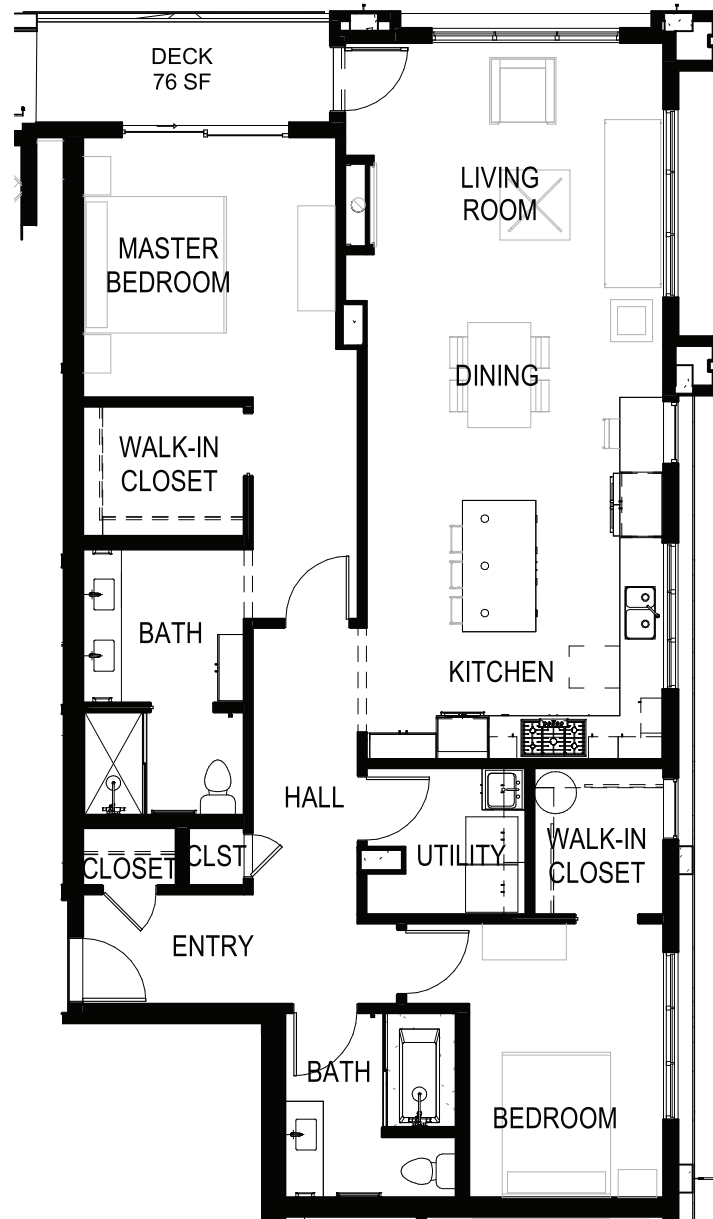

203

with **Fireplace**

2 Bedroom/2 Bath
1479 SF

FINISH PACKAGE:
Classic

— 2nd Classic Pkg

for more information:
SALES@MIDTOWNEUGENE.COM

THE MIDTOWN

16th & PEARL,
EUGENE, OREGON

Square footage is estimated. Actual square footage confirmed prior to recording.

MIDTOWNEUGENE.COM