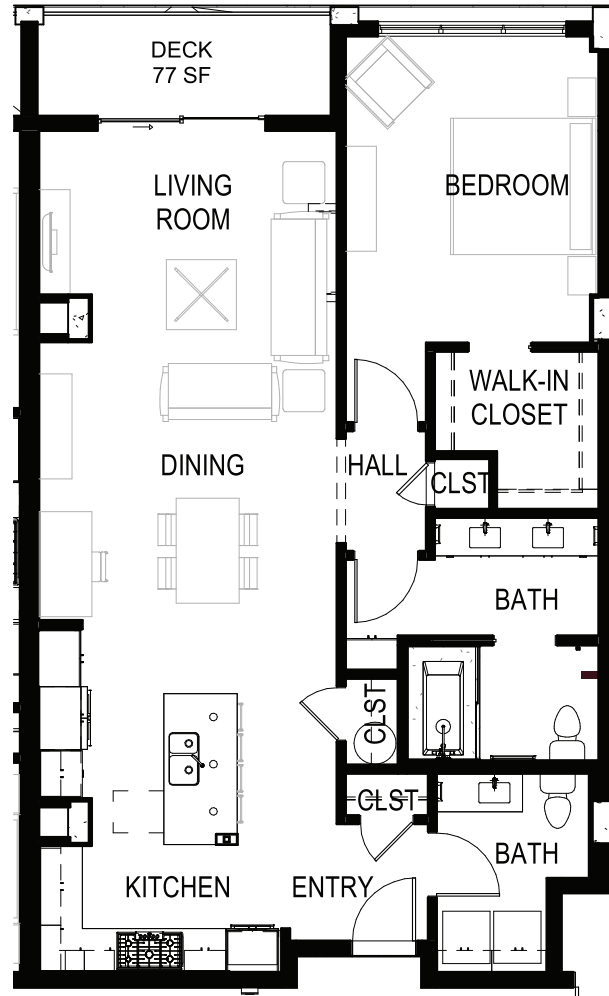

205*

1 Bedroom/1.5 Bath
1186 SF

FINISH PACKAGE:
Classic

*Gas fireplace upgrade available.

— 2nd Classic Pkg

for more information:
SALES@MIDTOWNEUGENE.COM

THE MIDTOWN

16th & PEARL,
EUGENE, OREGON

Square footage is estimated. Actual square footage confirmed prior to recording.

MIDTOWNEUGENE.COM