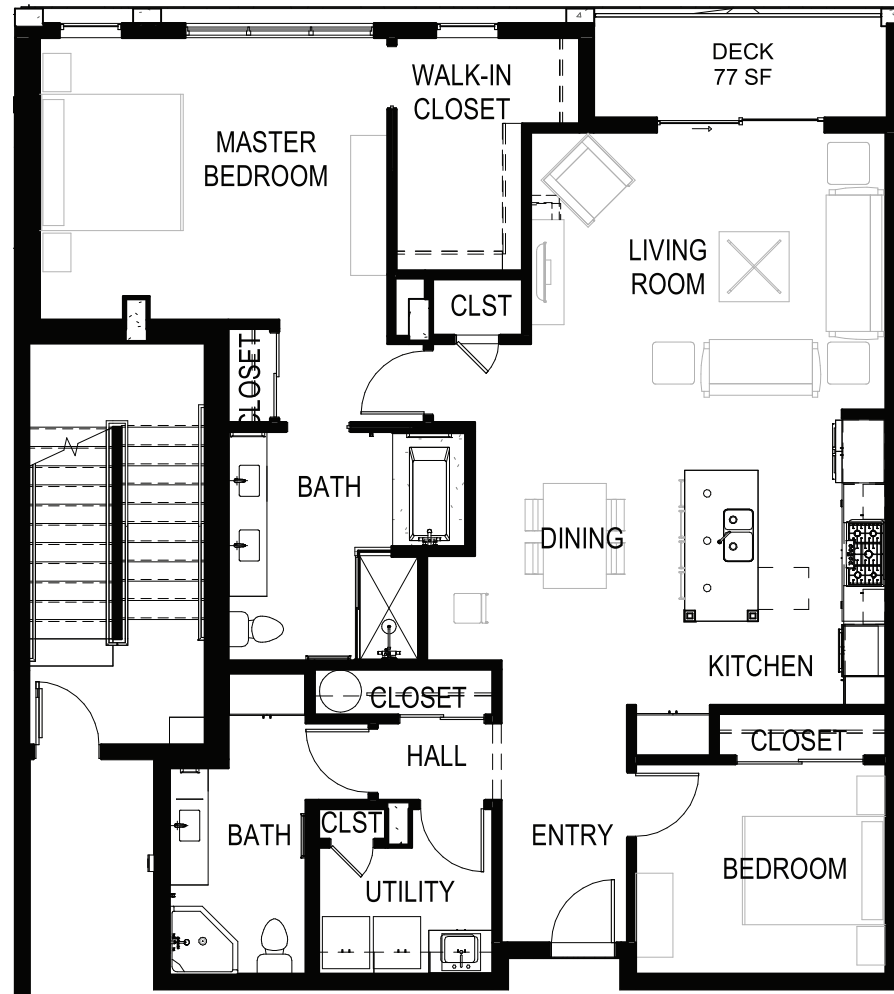

206*

2 Bedroom/2 Bath
1587 SF

FINISH PACKAGE:
Heritage

*Gas fireplace upgrade available.

— 2nd Heritage Pkg

for more information:
SALES@MIDTOWNEUGENE.COM

THE MIDTOWN

16th & PEARL,
EUGENE, OREGON

Square footage is estimated. Actual square footage confirmed prior to recording.

MIDTOWNEUGENE.COM