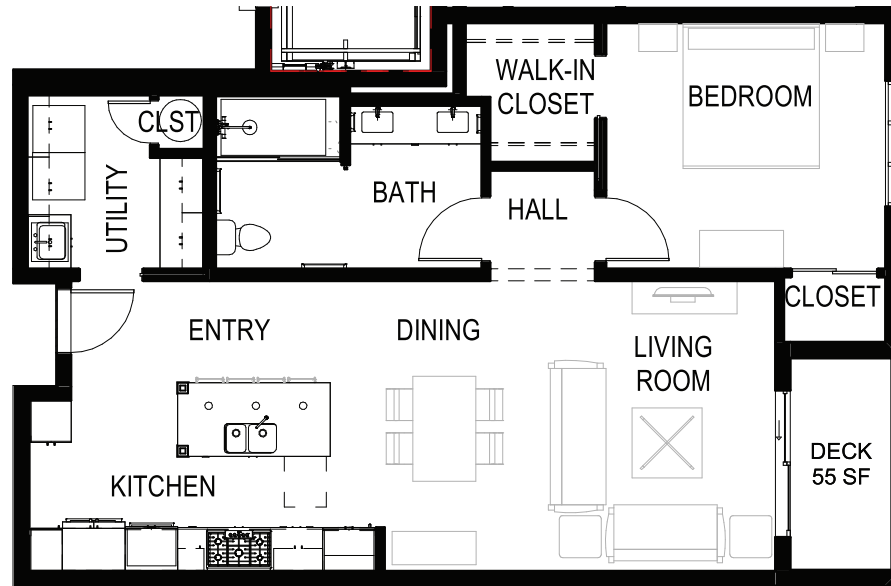

302

Accessible

1 Bedroom/1 Bath
1002 SF

FINISH PACKAGE:
Classic

— 3rd Classic Pkg

for more information:
SALES@MIDTOWNEUGENE.COM

THE MIDTOWN

16th & PEARL,
EUGENE, OREGON

Square footage is estimated. Actual square footage confirmed prior to recording.

MIDTOWNEUGENE.COM