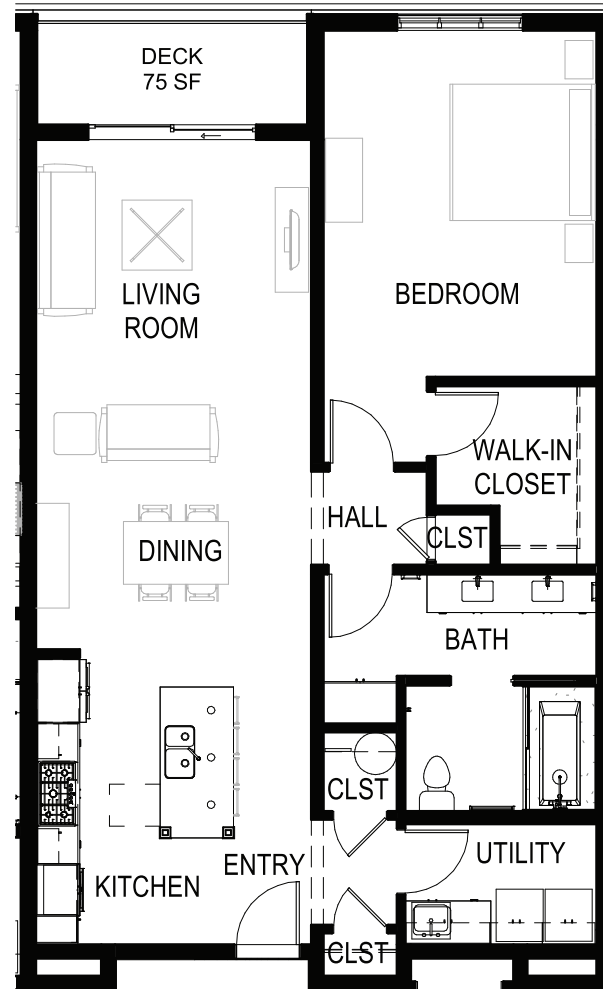

306, 506

1 Bedroom/1 Bath
1174 SF

FINISH PACKAGE:
Classic

406

1 Bedroom/1 Bath
1174 SF

FINISH PACKAGE:
Heritage

for more information:
SALES@MIDTOWNEUGENE.COM

THE MIDTOWN

16th & PEARL,
EUGENE, OREGON

Square footage is estimated. Actual square footage confirmed prior to recording.

MIDTOWNEUGENE.COM