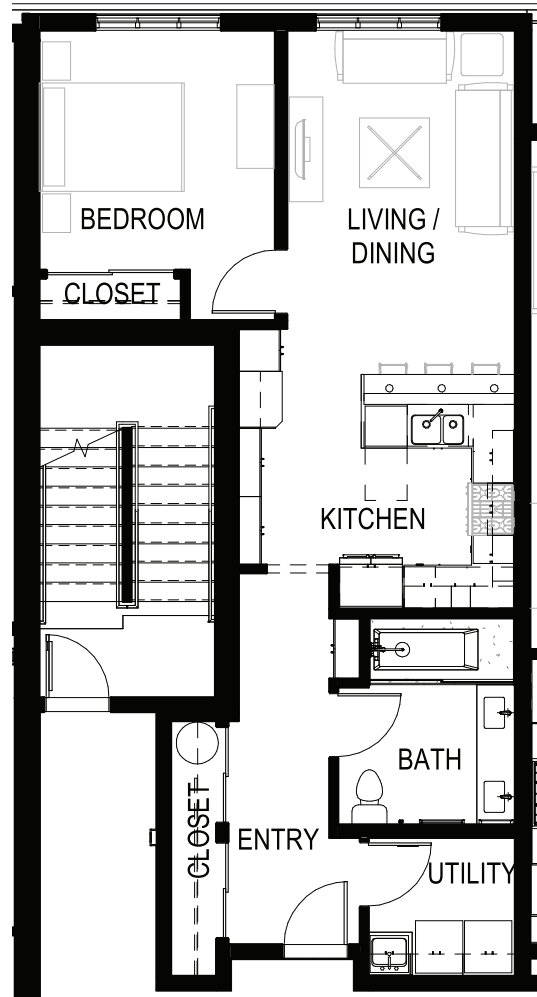

307, 507

1 Bedroom/1 Bath
839 SF

FINISH PACKAGE:
Heritage

407

1 Bedroom/1 Bath
839 SF

FINISH PACKAGE:
Classic

for more information:
SALES@MIDTOWNEUGENE.COM

THE MIDTOWN

16th & PEARL,
EUGENE, OREGON

Square footage is estimated. Actual square footage confirmed prior to recording.

MIDTOWNEUGENE.COM