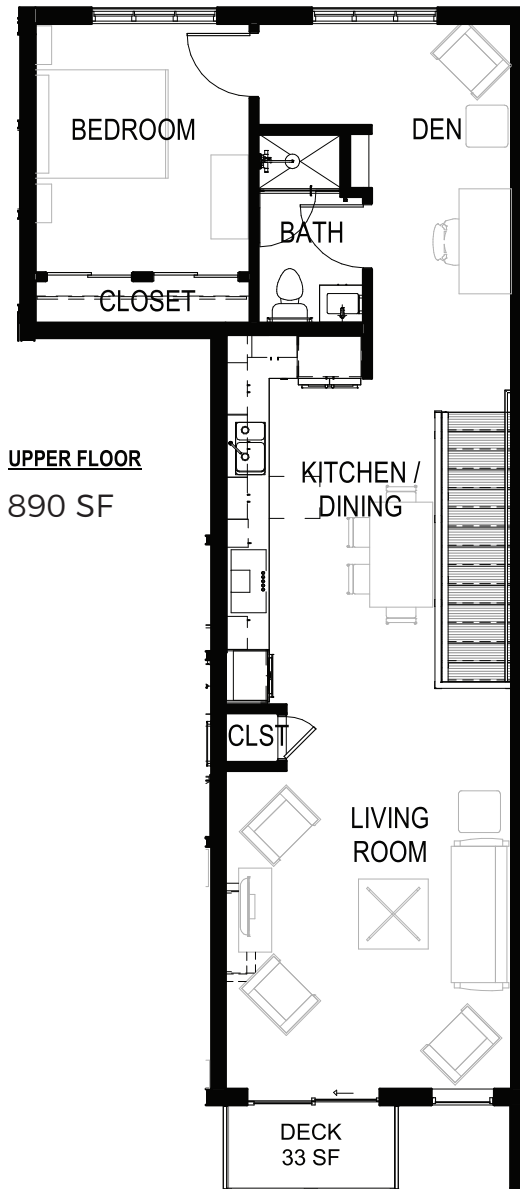

608*

Townhouse

2 Bedroom/2 Bath

1726 SF

FINISH PACKAGE:

Classic

**Gas fireplace upgrade available.*

— 6th Classic Pkg

for more information:
SALES@MIDTOWNEUGENE.COM

THE MIDTOWN

16th & PEARL,
EUGENE, OREGON

Square footage is estimated. Actual square footage confirmed prior to recording.

MIDTOWNEUGENE.COM