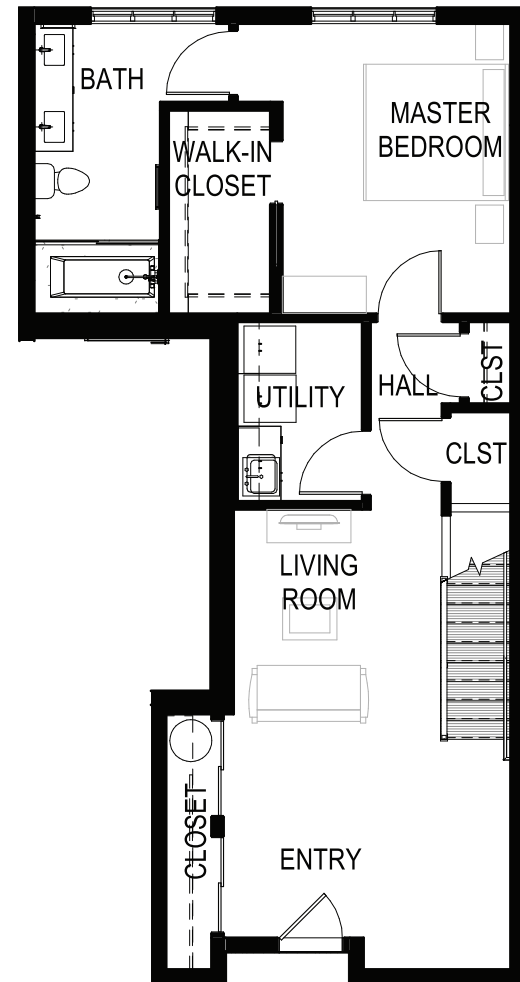

608*

Townhouse

2 Bedroom/2 Bath

1726 SF

FINISH PACKAGE:

Classic

**Gas fireplace upgrade available.*

— 6th Classic Pkg

for more information:
SALES@MIDTOWNEUGENE.COM

THE MIDTOWN

16th & PEARL,
EUGENE, OREGON

Square footage is estimated. Actual square footage confirmed prior to recording.

MIDTOWNEUGENE.COM