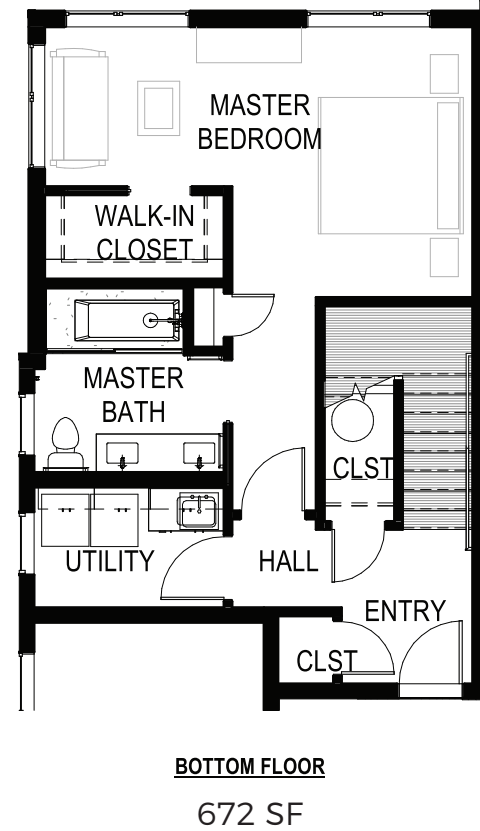

609

Penthouse
with **Fireplace**

3 Bedroom/2 Bath
1980 SF

FINISH PACKAGE:
Heritage

— 6th Heritage Pkg

for more information:
SALES@MIDTOWNEUGENE.COM

THE MIDTOWN

16th & PEARL,
EUGENE, OREGON

Square footage is estimated. Actual square footage confirmed prior to recording.

MIDTOWNEUGENE.COM