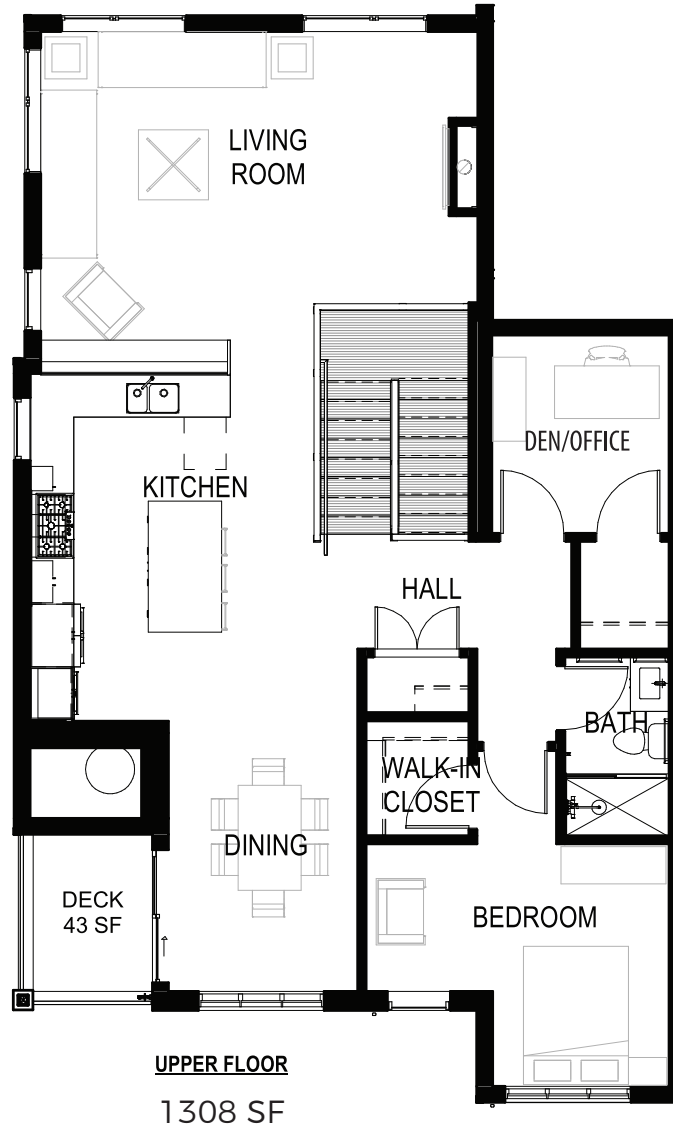

609

Penthouse
with **Fireplace**

3 Bedroom/2 Bath
1980 SF

FINISH PACKAGE:
Heritage

— 6th Heritage Pkg

for more information:
SALES@MIDTOWNEUGENE.COM

THE MIDTOWN

16th & PEARL,
EUGENE, OREGON

Square footage is estimated. Actual square footage confirmed prior to recording.

MIDTOWNEUGENE.COM